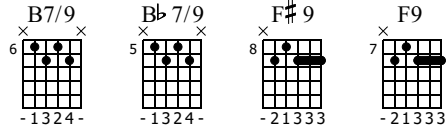

Acordes T-Bone Blues

Chachi Guitar

Standard tuning

♩ = 90

Intro T Bone 1

S-Gt

B7/9 Bb 7/9

mf

T
A
B

Intro T Bone 2

F# 9 F9

T
A
B